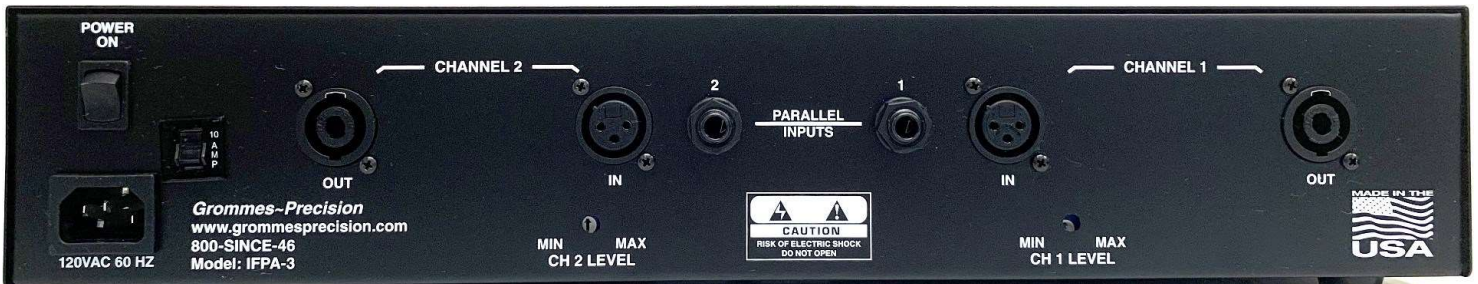

IFPA-3 REAR PANEL

Grommes~Precision

Grommes~Precision

847-599-1799 · 800-SINCE-46 · FAX: 847-599-6178

1331 Estes Ave. · Gurnee, IL 60031 · USA

www.grommesprecision.com