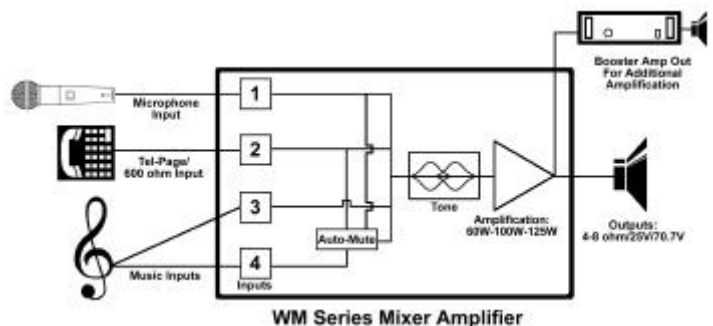

WM 60/100/125 (Shown with Cover)

The WM Series

4 Input Channel Mixer Amplifier: From 60 to 125 Watts of Continuous RMS Power
W60 • W100 • W125

Wall mountable, rugged, and easy-to-use, the **WM Series** is built for reliability and sound quality.

Designed for demanding commercial sound and telephone paging applications, the **WM Series** deliver 60/100/125 watts of continuous RMS power and features 4 channels (1 mic, 2 aux, 1 600 ohm/Tel-Page) with low distortion, wide frequency response, and full range bass and treble controls.

FEATURES

- **4 Mixing Channels with 60, 100, or 125 Watts of Continuous RMS Power**
- **Wall Mounted—Perfect for Systems without the Shelf Space**
- **Automatic Music Muting by Mic & Tel-Page Inputs**
- **25V & 70.7V Built-in Output Transformer**
- **5 Year Warranty & 30 Day Money Back Guarantee**

	WM SERIES
POWER OUTPUT RMS	60W / 100W / 125W
MIXING CHANNELS	4
DISTORTION @RPO	≤0.3%
OUTPUTS	4-8 ohm / 25V-70.7V LINE / BOOSTER
FREQUENCY RESPONSE DIRECT	+/-1dB 20-20kHz
LINE	+/-1dB 50-15kHz
INPUTS	1-MIC; 2-AUX; 1-600 ohm/TEL-PAGE
-tone	BASS & TREBLE
MICROPHONE	SCREW TERMINALS
DIMENSIONS	16.5"Wx11.25"Hx4.5"D
WEIGHT	20LBS / 24LBS / 26 LBS