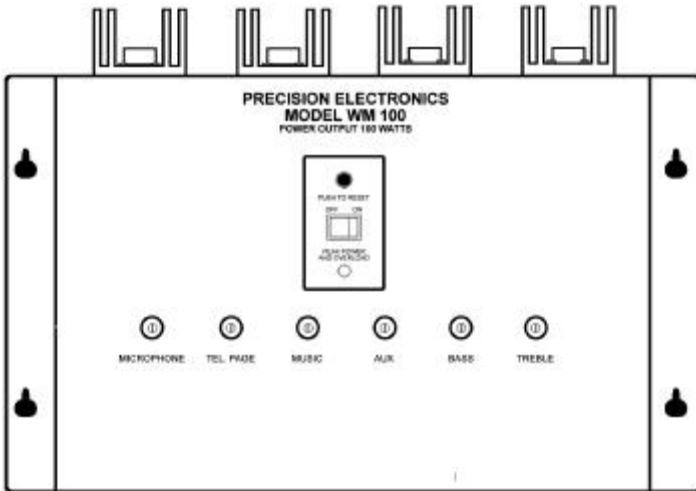

Grommes~Precision Precision Electronics

WM100
(SHOWN WITH COVER)