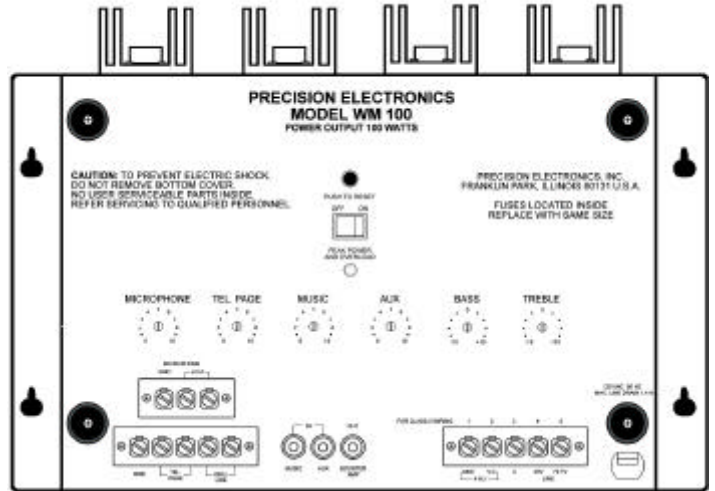

WM100
(SHOWN WITHOUT COVER)

WM60 & WM100

Grommes~Precision

Grommes~Precision

847-678-5350 800-SINCE-46 FAX: 847-678-0511

9101 King Ave. Franklin Park, IL 60131 USA

www.grommesprecision.com

Grommes~Precision is an American manufacturer of original, custom, and private labeled audio/electronic equipment for use in commercial, consumer, and industrial applications since 1946.