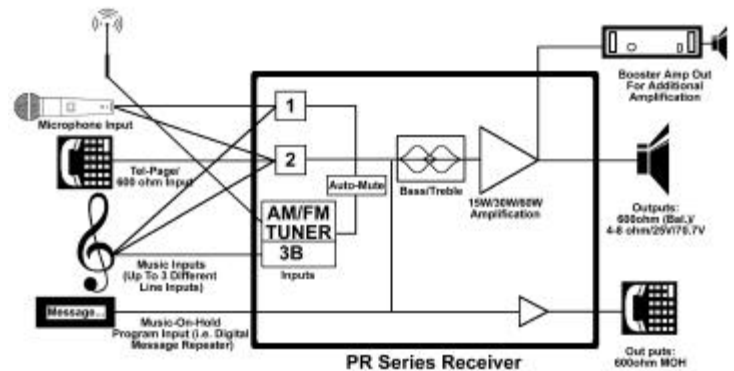

The PR Series

3 Input Channel Mixer Amplifier: From 7.5 to 125 Watts of Continuous RMS Power
PR15A • PR30A • PR60A

FEATURES

- 15, 30, or 60 Watts of Continuous RMS Power
- LCD Digital Display
- 5 AM / 5FM Station Memory Presets.
- Auto Station Search
- Built-in Antenna & Provision for External Antenna
- Slim 2U design
- “Music-On-Hold” Feature Perfect for Stores, Shopping Centers, and Any Environment that Uses Repeating Messages throughout the Building and/or over the Phone
- Rack Mountable with RP-2U Kit
- 5 Year Warranty & 30 Day Money Back Guarantee.

The versatile **PR Series** combines the flexibility of the popular **Grommes~Precision** MICRO mixer amplifier series with a digital tuner. Thus, becoming an all-in-one solution to a common audio application: providing background music (whether from the on-board tuner or auxiliary) with paging via microphone and/or telephone. It also includes a separate “Music-On-Hold” input that is perfect for stores, shopping centers, and any environment that uses digital message repeaters. The message can be sent to just the telephone system and/or to the main speaker line itself. Perfect for convenient stores and shopping centers.

The **PR Series** features a liquid crystal display with 5 AM and 5 FM preset station memory and auto station search selector. In addition, it features 3 input flexible channels (1 mic, 3 aux, Tuner, 1 600 ohm/Tel-Page) which are capable of pumping 15, 30, and 60 watts of continuous RMS power into 4 ohm, 25V, or 70.7V speakers with low distortion, wide frequency response, and full range bass and treble controls. Plus, the **PR Series** automatically mutes the aux or tuner channel when the page or mic channel is activated.