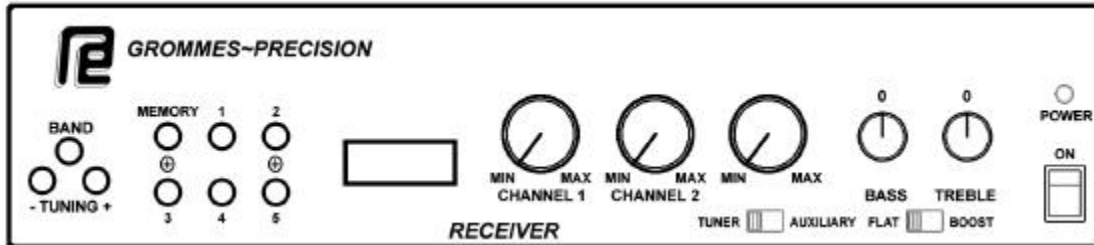

Grommes~Precision Precision Electronics

PR15A & PR31A

Grommes~Precision

847-678-5350 800-SINCE-46 FAX: 847-678-0511

9101 King Ave. Franklin Park, IL 60131 USA

www.grommesprecision.com

Grommes~Precision

Grommes~Precision is an American manufacturer of original, custom, and private labeled audio/electronic equipment for use in commercial, consumer, and industrial applications since 1946.