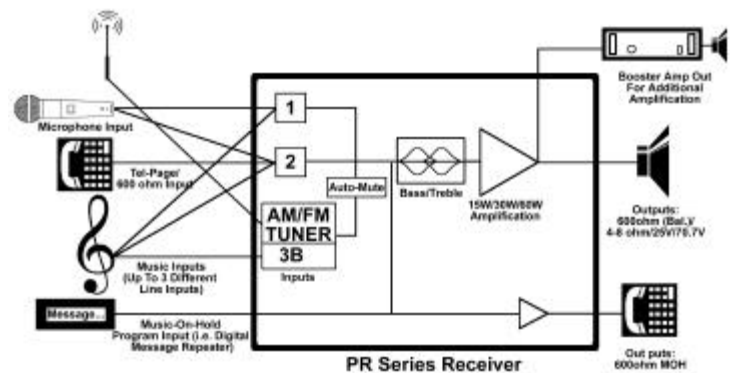

The PR Series

**3 Input Channel Mixer Amplifier: From 7.5 to 125 Watts of Continuous RMS Power
PR15A • PR30A • PR60A**

The versatile **PR Series** combines the flexibility of the popular **Grommes~Precision** MICRO mixer amplifier series with a digital tuner. Thus, becoming an all-in-one solution to a common audio application: providing background music (whether from the on-board tuner or auxiliary) with paging via microphone and/or telephone. It also includes a separate "Music-On-Hold" input that is perfect for stores, shopping centers, and any environment that uses digital message repeaters. The message can be sent to just the telephone system and/or to the main speaker line itself. Perfect for convenient stores and shopping centers.

The **PR Series** features a liquid crystal display with 5 AM and 5 FM preset station memory and auto station search selector. In addition, it features 3 input flexible channels (1 mic, 3 aux, Tuner, 1 600 ohm/Tel-Page) which are capable of pumping 15, 30, and 60 watts of continuous RMS power into 4 ohm, 25V, or 70.7V speakers with low distortion, wide frequency response, and full range bass and treble controls. Plus, the **PR Series** automatically mutes the aux or tuner channel when the page or mic channel is activated.

Designed for bulletproof operation, the **PR Series** is packed with safeguards to ensure long-life, including a built-in circuit breaker and thermal and current limiting. With over a half-century of experience in the industry, **Grommes~Precision** backs the **PR Series** with its unbeatable expertise and Precision Assurance Pledge: a **5 year warranty** and a **30 day money back guarantee**.

	PR Series
POWER OUTPUT RMS	15W / 30W / 60W
DISTORTION @RPO	≤0.3%
OUTPUTS	4-8 ohm / 25V & 70.7V / BOOSTER
FREQUENCY RESPONSE DIRECT	+/-1dB 20-20kHz
LINE	+/-1dB 50-15kHz
INPUTS	1-MIC;3-AUX; 600 ohm/TEL-PAGE
TONE	BASS AND TREBLE
MICROPHONE	SCREW TERMINALS
DIMENSIONS	16.5"Wx4.5"Hx11.25"D
WEIGHT	13LBS / 14LBS / 19LBS