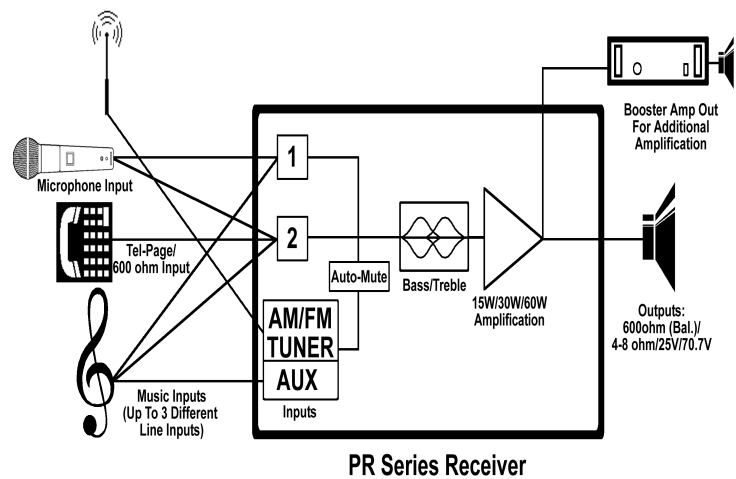

Grommes~Precision Precision Electronics

DESIGNED AND
MADE IN U.S.A.

The PR Series

**3 Input Channel Mixer Amplifier: From 15 to 60 Watts of Continuous RMS Power
PR15B • PR31B • PR60B**

The versatile **PR Series** combines the flexibility of the popular **Grommes~Precision MICRO** mixer amplifier series with a digital tuner. Thus, becoming an all-in-one solution to a common audio application: providing background music (whether from the on-board tuner or auxiliary) with paging via microphone and/or telephone.

The **PR Series** features a liquid crystal display with 10 AM and 10 FM preset station memory and auto station search selector. In addition, it features 3 input flexible channels (1 mic, 3 aux, Tuner, 1 600 ohm/Tel-Page) which are capable of pumping 15, 30, and 60 watts of continuous RMS power into 4 ohm, 25V, or 70.7V speakers with low distortion, wide frequency response, and full range bass and treble controls. Plus, the **PR Series** automatically mutes the aux or tuner channel when the page or mic channel is activated.

Designed for bulletproof operation, the **PR Series** is packed with safeguards to ensure long-life, including a built-in circuit breaker and thermal and current limiting. With over a half-century of experience in the industry, **Grommes~Precision** backs the **PR Series** with its unbeatable expertise and Precision Assurance Pledge: a **5 year warranty** and a **30 day money back guarantee**.

	PR Series
POWER OUTPUT RMS	15W / 30W / 60W
DISTORTION @RPO	≤0.3%
OUTPUTS	4-8 ohm / 25V & 70.7V / BOOSTER
FREQUENCY RESPONSE DIRECT	+/-1dB 20-20kHz
LINE	+/-1dB 50-15kHz
INPUTS	1-MIC;3-AUX; 600 ohm/TEL-PAGE
tone	BASS AND TREBLE
MICROPHONE	SCREW TERMINALS
DIMENSIONS	16.5"Wx3.5"Hx11.25"D
WEIGHT	13LBS / 14LBS / 19LBS