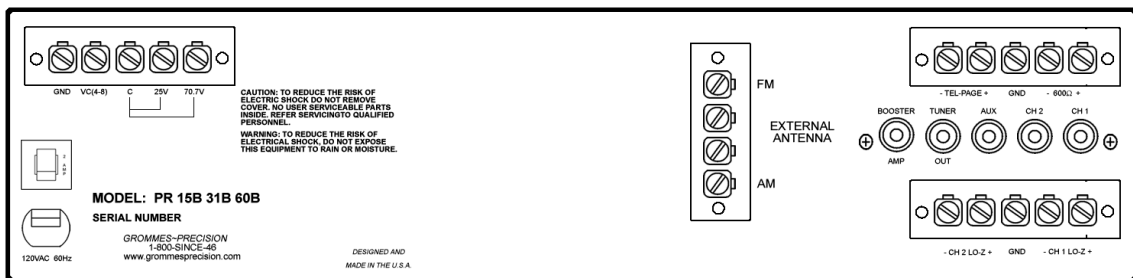

Grommes~Precision Precision Electronics

PR15B, 31B & PR30B

Grommes~Precision

847-599-1799 · 800-SINCE-46 · FAX: 847-599-6178

1331 Estes Ave. · Gurnee, IL 60031 · USA

www.grommesprecision.com

Grommes~Precision

Grommes~Precision is an American manufacturer of original, custom, and private labeled audio/electronic equipment for use in commercial, consumer, and industrial applications since 1946.