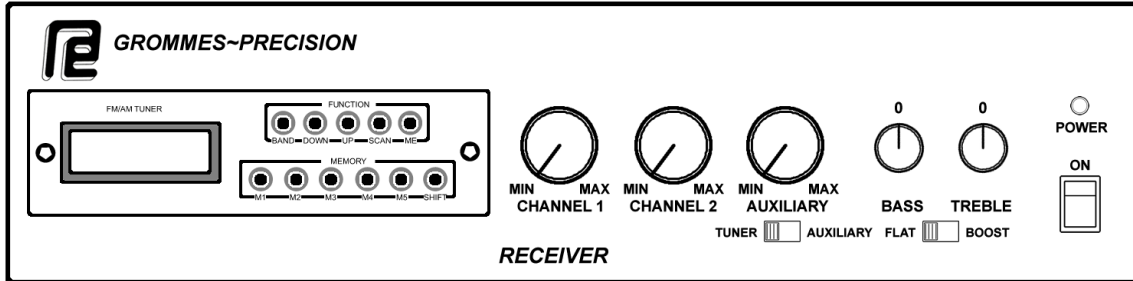

Grommes~Precision Precision Electronics

PR15B, 31B & PR30B

Grommes~Precision

847-599-1799 · 800-SINCE-46 · FAX: 847-599-6178

1331 Estes Ave. · Gurnee, IL 60031 · USA

www.grommesprecision.com

Grommes~Precision

Grommes~Precision is an American manufacturer of original, custom, and private labeled audio/electronic equipment for use in commercial, consumer, and industrial applications since 1946.