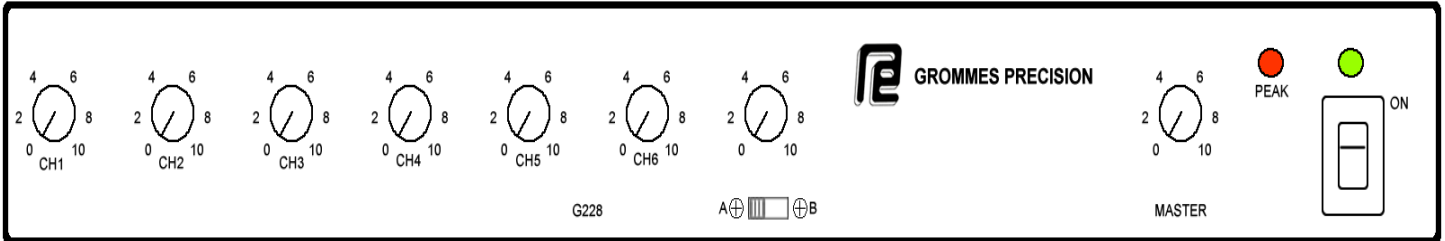

Grommes~Precision Precision Electronics

G228

Grommes~Precision

Grommes~Precision

847-599-1799 · 800-SINCE-46 · FAX: 847-599-6178

9101 King Ave. · Franklin Park, IL 60131 · USA

www.grommesprecision.com

Grommes~Precision is an American manufacturer of original, custom, and private labeled audio/electronic equipment for use in commercial, consumer, and industrial applications since 1946.