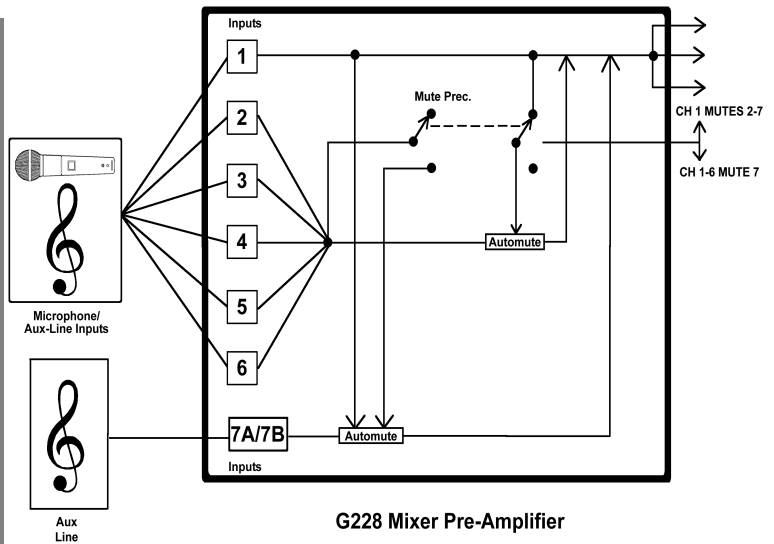

Grommes~Precision Precision Electronics

G228

8 Input - 7 Mixing Channel - Mixer Pre-Amplifier

Sensible, practical, and economical, the **G228** preamplifier combines "barebones" features and **Grommes~Precision** know how to save you money without compromising quality or reliability! This preamplifier has 6 microphone/aux inputs and an, A-B, selectable auxiliary Hi-Z input. Each MIC input features defeatable phantom power. Outputs include **balanced 600 ohm, Hi-Z, and microphone level outputs**. The **G228** includes a **mute precedence switch** that allows channel 1 to mute all other inputs, or channels 1-6 to mute the selectable **AUX** input.

Grommes~Precision Amplifying Since 1946.

FEATURES

- 6 Channels with optional **Balanced Isolation MIC Transformer** Inputs or **Aux** input.
- Plus a separate **AUX** channel which can select between two **Line** Inputs.
- **Balanced 600 ohm, MIC level, and Hi-Z** Outputs
- **Low Frequency Filter** Switch
- **15V Phantom Power**, independently defeatable on each **MIC** input.
- **Rack Mountable** with RP1UA kit.
- **Backed by Grommes~Precision's Assurance Pledge: 5 Year Warranty & 30 Day Money Back Guarantee.**

	G228
DISTORTION @RPO	≤0.05%
MIXING CHANNELS	7
OUTPUTS	600 ohm BALANCED / MIC LEVEL / LINE LEVEL
FREQUENCY RESPONSE DIRECT	+/-0.5dB 20-20kHz
LINE INPUTS	+/-1dB 20-20kHz
MICROPHONE	6-MIC; 7-AUX
PHANTOM POWER	+15V
RACK UNITS	RP1A
DIMENSIONS	19"Wx5.25"Hx8"D
WEIGHT	15LBS