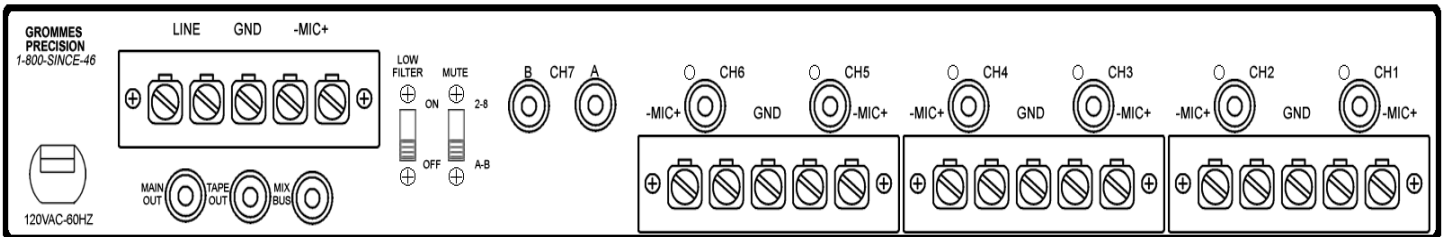

Grommes~Precision Precision Electronics

G228

Grommes~Precision

Grommes~Precision

847-599-1799 · 800-SINCE-46 · FAX: 847-599-6178

9101 King Ave. · Franklin Park, IL 60131 · USA

www.grommesprecision.com

Grommes~Precision is an American manufacturer of original, custom, and private labeled audio/electronic equipment for use in commercial, consumer, and industrial applications since 1946.